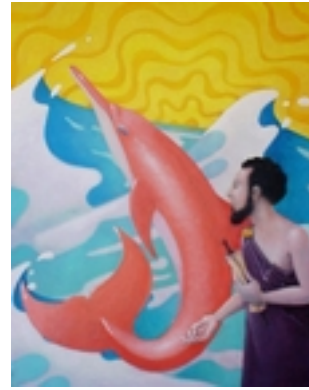

Dolphin Song 60 x 48