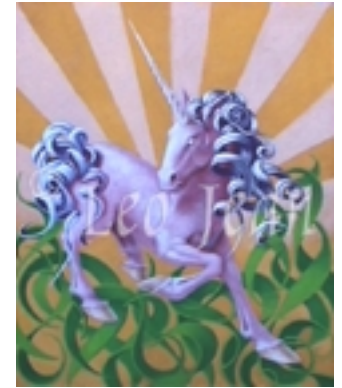

### NEW! PRICES

SMALL	up to 24 x 36	starting at \$ 295
MEDIUM	approx. 32 x 48	\$ 595
LARGE	up to 48 x 60	\$1,195

To order limited edition giclée prints on canvas directly from the artist, please visit:

[psychicpaintings.com](http://psychicpaintings.com)

or call 604.818.4581  
Vancouver, B.C. Canada

Walkin' Dolphins ORIGINAL 48 x 60

Cobraman ORIGINAL 28 X 38

Enigma 81 92 x 78

Yellow Aliens ORIGINAL 14 x 17

Light Unicorn 60 x 48

Grey Aliens 17 x 14

Naughty Innocence 50 x 20