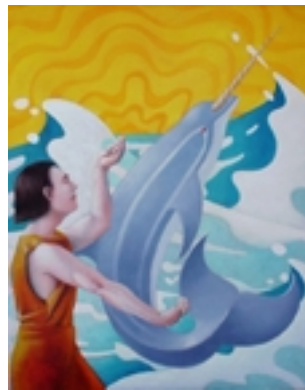

### NEW! PRICES

SMALL	up to 24 x 36	starting at \$ 295
MEDIUM	approx. 32 x 48	\$ 595
LARGE	up to 48 x 60	\$1,195

To order limited edition giclée prints on canvas directly from the artist, please visit:

[psychicpaintings.com](http://psychicpaintings.com)

or call 604.818.4581  
Vancouver, B.C. Canada

Walkin' Dolphins ORIGINAL 48 x 60

Cobraman ORIGINAL 28 X 38

Enigma 81 92 x 78

Yellow Aliens ORIGINAL 14 x 17

Light Unicorn 60 x 48

Grey Aliens 17 x 14

Naughty Innocence 50 x 20