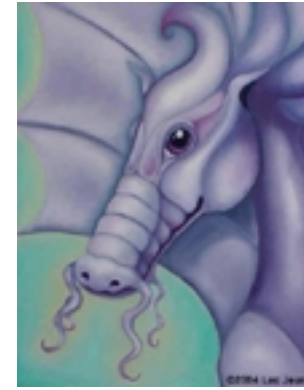

Cosmic Dancer 41 x 24

Lady Dragon 24 x 20