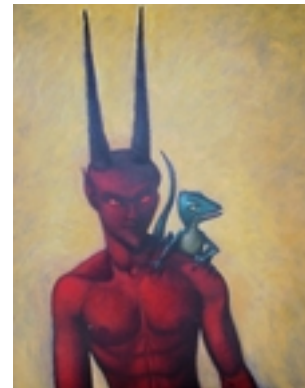

Pet Dragon 60 x 48