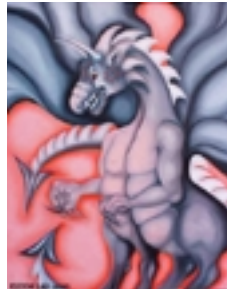

Dragon in Flight ORIGINAL 48 x 60

Leo's Logo:Glowing Hearts ORIGINAL 48 x 64

Light Pegasus ORIGINAL 80 x 120

Mermaid ORIGINAL 20 x 26

Light Ape 60 x 48

Emperor 40 x 30

Trinity ORIGINAL 80 x 98

Psychic  
Paintings.com

### NEW! PRICES

SMALL	up to 24 x 36	starting at \$ 295
MEDIUM	approx. 32 x 48	\$ 595
LARGE	up to 48 x 60	\$1,195

To order limited edition giclée prints on canvas directly from the artist, please visit:

[psychicpaintings.com](http://psychicpaintings.com)

Dolphin Dance 60 x 48

Dolphin Song 60 x 48

Lady Dragon 24 x 20

Cosmic Dancer 41 x 24

Cloaking Clone 60 x 48

Twin Dragon 30 x 24

Dragon Warrior ORIGINAL 41 x 71

Pet Dragon 60 x 48

Variegated Reptile 40 x 36

[psychicpaintings.com](http://psychicpaintings.com)